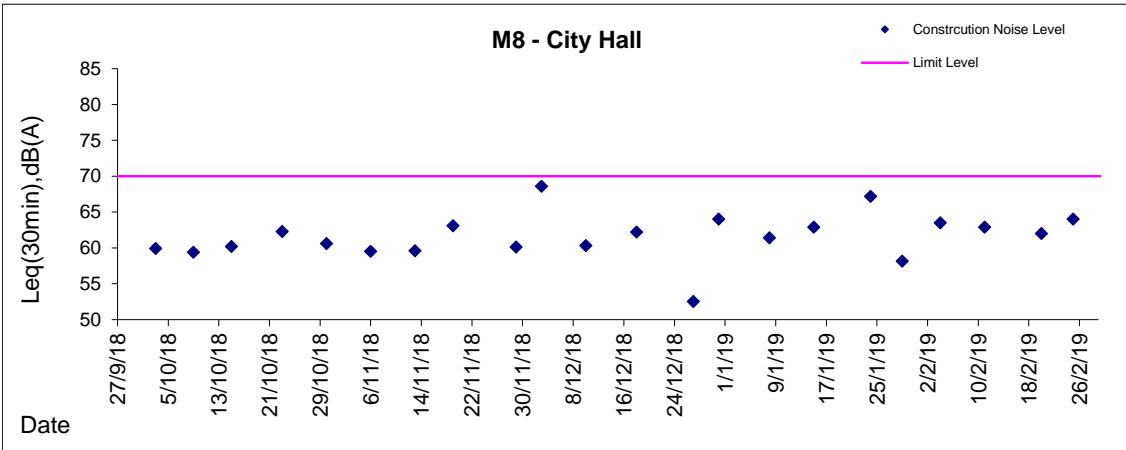

Graphic Presentation of Noise Monitoring Result

Day Time (0700 - 1900hrs on normal weekdays)

Graphic Presentation of Noise Monitoring Result
Day Time (0700 - 1900hrs on normal weekdays)

Graphic Presentation of Noise Monitoring Result

Day Time (0700 - 1900hrs on normal weekdays)

* Remark: M7e - IFC (Eastern End of Podium) is a reference monitoring station