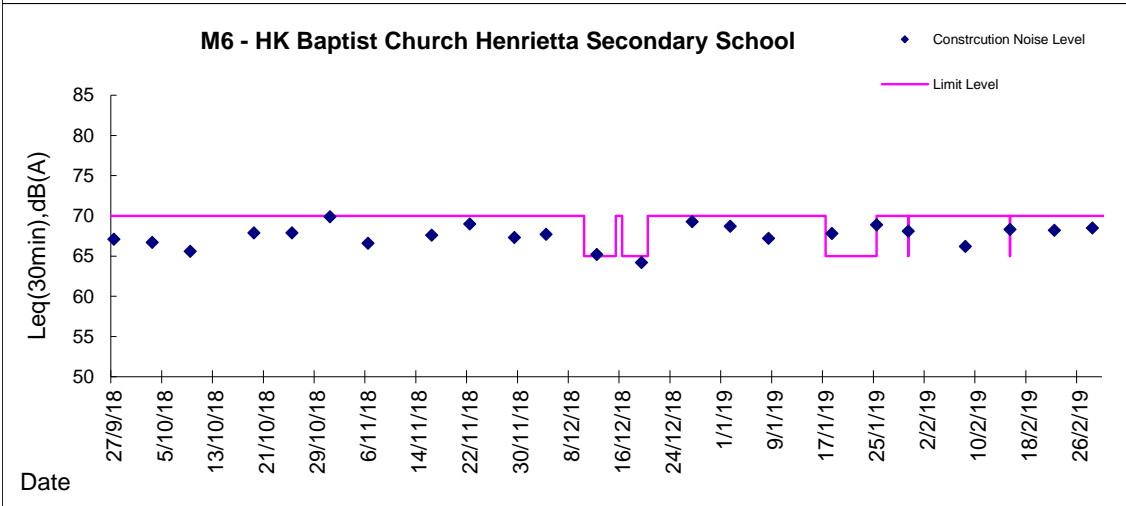

Graphic Presentation of Noise Monitoring Result

Day Time (0700 - 1900hrs on normal weekdays)

Graphic Presentation of Noise Monitoring Result
Day Time (0700 - 1900hrs on normal weekdays)

Graphic Presentation of Noise Monitoring Result

Day Time (0700 - 1900hrs on normal weekdays)

* Remark: M7e - IFC (Eastern End of Podium) is a reference monitoring station