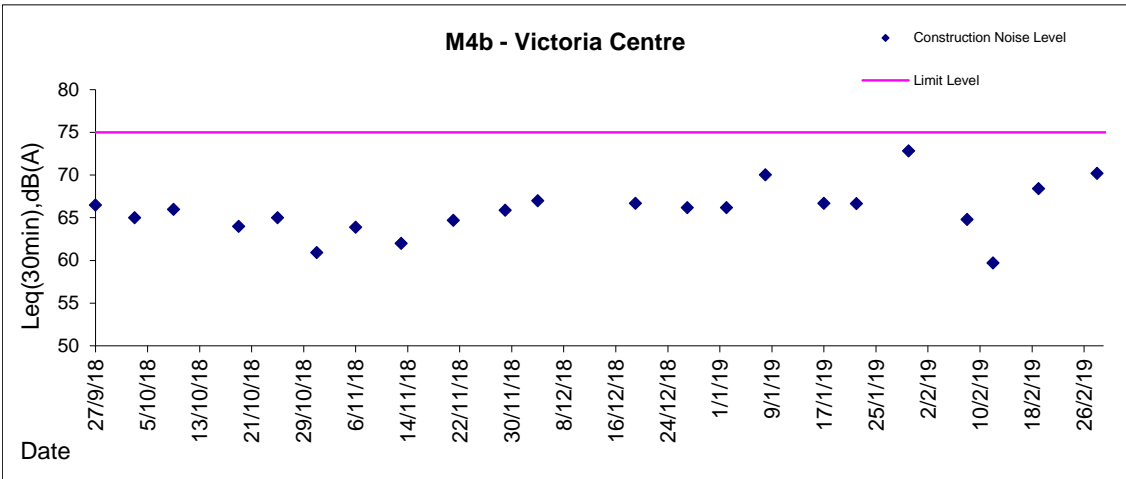

Graphic Presentation of Noise Monitoring Result

Day Time (0700 - 1900hrs on normal weekdays)

Graphic Presentation of Noise Monitoring Result
Day Time (0700 - 1900hrs on normal weekdays)

Graphic Presentation of Noise Monitoring Result

Day Time (0700 - 1900hrs on normal weekdays)

* Remark: M7e - IFC (Eastern End of Podium) is a reference monitoring station