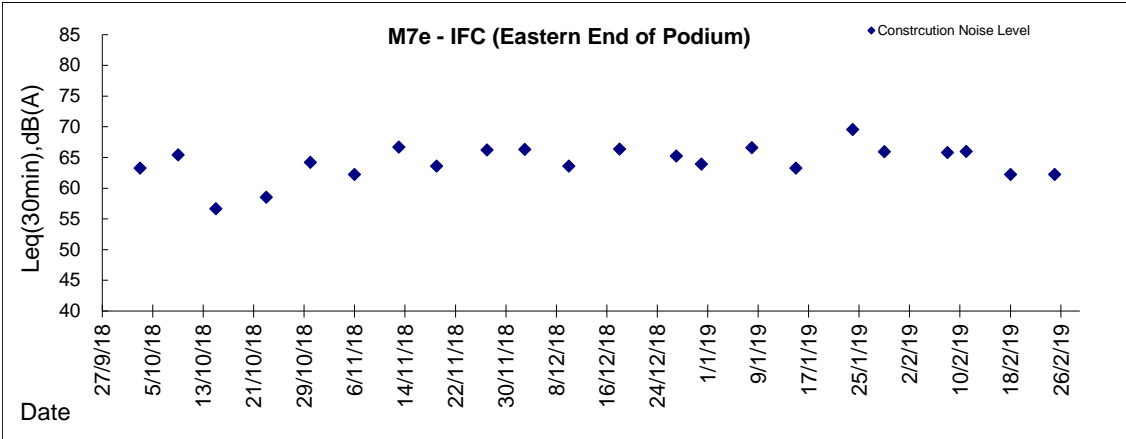

Graphic Presentation of Noise Monitoring Result

Day Time (0700 - 1900hrs on normal weekdays)

Graphic Presentation of Noise Monitoring Result
Day Time (0700 - 1900hrs on normal weekdays)

Graphic Presentation of Noise Monitoring Result

Day Time (0700 - 1900hrs on normal weekdays)

* Remark: M7e - IFC (Eastern End of Podium) is a reference monitoring station