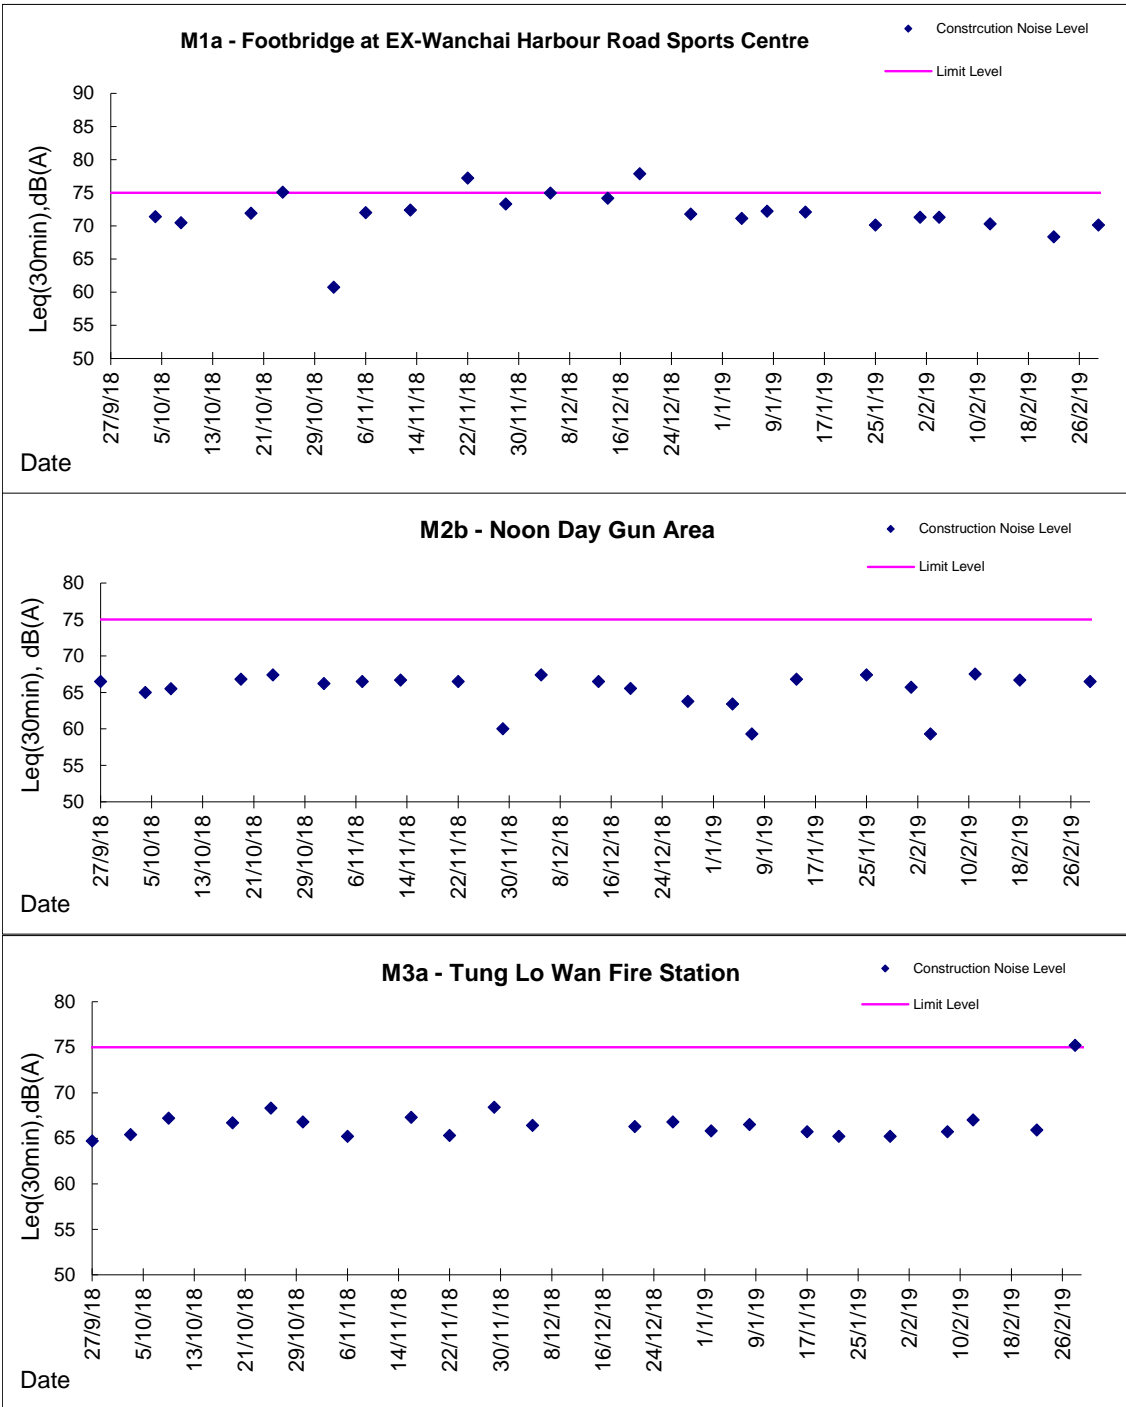

Graphic Presentation of Noise Monitoring Result

Day Time (0700 - 1900hrs on normal weekdays)

Graphic Presentation of Noise Monitoring Result
Day Time (0700 - 1900hrs on normal weekdays)

Graphic Presentation of Noise Monitoring Result

Day Time (0700 - 1900hrs on normal weekdays)

* Remark: M7e - IFC (Eastern End of Podium) is a reference monitoring station