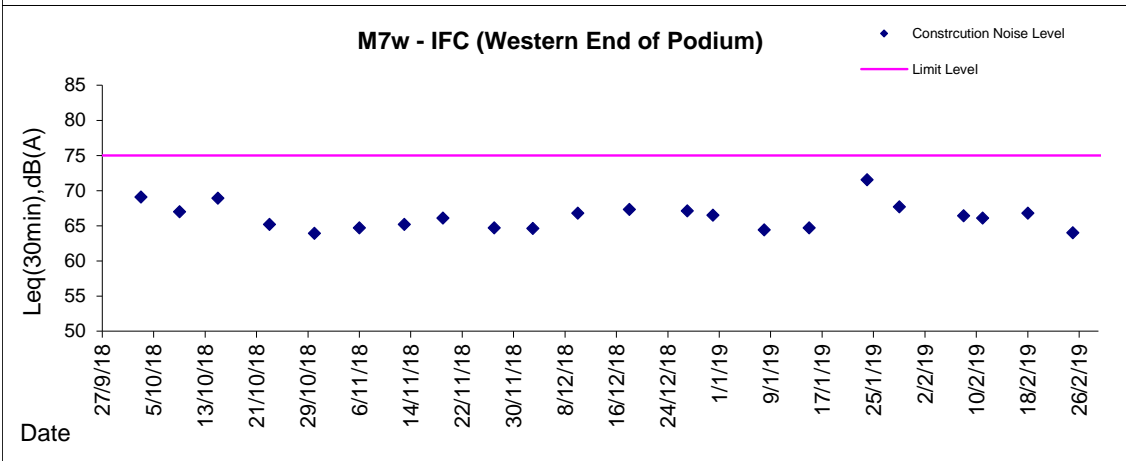

Graphic Presentation of Noise Monitoring Result

Day Time (0700 - 1900hrs on normal weekdays)

Graphic Presentation of Noise Monitoring Result
Day Time (0700 - 1900hrs on normal weekdays)

Graphic Presentation of Noise Monitoring Result

Day Time (0700 - 1900hrs on normal weekdays)

* Remark: M7e - IFC (Eastern End of Podium) is a reference monitoring station