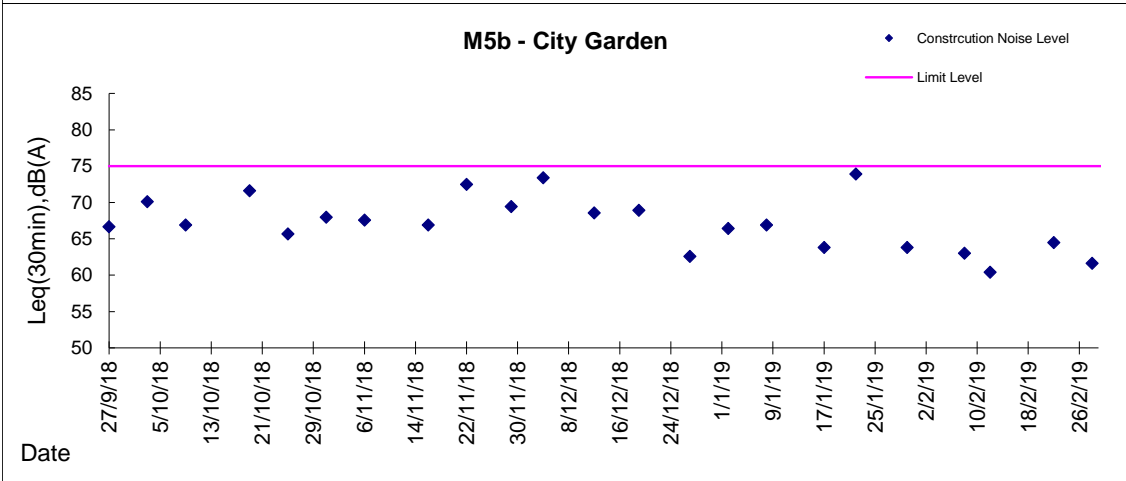

Graphic Presentation of Noise Monitoring Result

Day Time (0700 - 1900hrs on normal weekdays)

Graphic Presentation of Noise Monitoring Result
Day Time (0700 - 1900hrs on normal weekdays)

Graphic Presentation of Noise Monitoring Result

Day Time (0700 - 1900hrs on normal weekdays)

* Remark: M7e - IFC (Eastern End of Podium) is a reference monitoring station